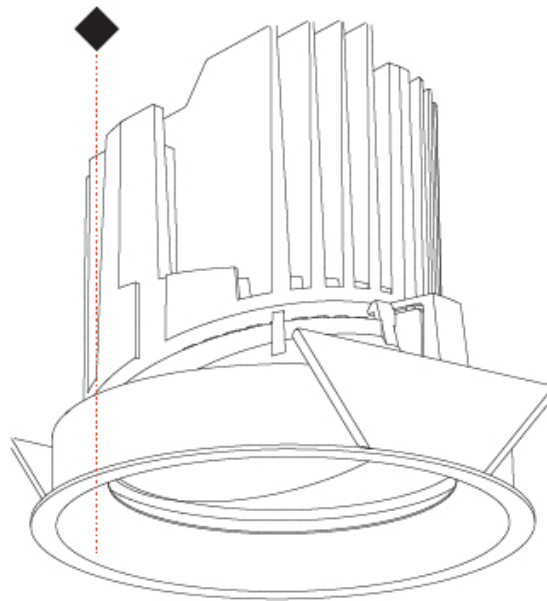

BIONIQ ROUND ADJUSTABLE RECESSED

A35233-

PROJECT

TYPE

SPECIFIER

QUANTITY

DATE