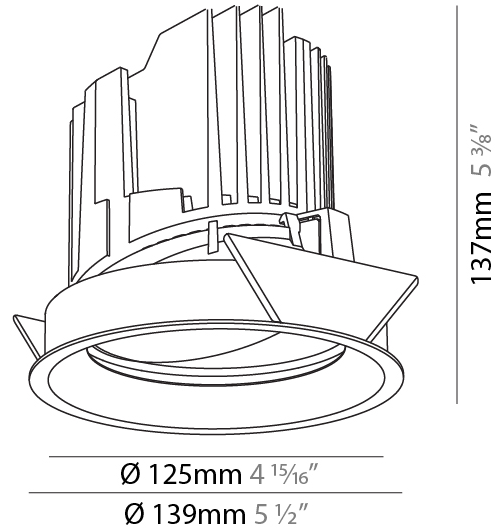

PHYSICAL

Shape: Round
Diameter (mm): 139
Diameter (in): 5 1/2
Height (mm): 137
Height (in): 5 3/8
Ceiling Thickness (mm): 10 / 12.5 / 15
Ceiling Thickness (in): 3/8 or 1/2 or 9/16
Min. Recessing Depth (mm): 150
Min. Recessing Depth (in): 5 7/8
Light Distribution: Adjustable / Downlight
Weight (kg): 0.849
Weight (lbs): 1.87
Fixture Finish: SSR / BKV / CWI / CRY / HAB / UFT / ITA / RUA / FTG / MYG / LOD / PUS / FRO / FUP / KIA / POP / BLS / SPG / MEY / GOH / GUM / CHC / COM / ABZ / JAG / OBR / MOS / ROR
Fixture Material: Aluminum Die Cast
Cut-out Measurements: 130mm / 5 1/8"

ELECTRICAL

Lamp Type: LED (Zhaga Standard)
Input Wattage (W): 13.2 / 16.5
Total Output Wattage (W): 12 / 14
Dimming: Tri-Mode (Non-Dimming and Phase Dimming (120Vac only) and 0-10V Dimming)
Driver Included: No
Driver Location: Recessed Housing
Driver Type: Constant Current - Universal
Driver Class: Class 2
Housing: See components
Input Voltage (V): 120 - 277
Constant Current (MA): 350

LED

Number of LEDs: 1
Color Temperature (°K): 2700 / 3000 / 3500 / 4000
Max. Delivered Lumen (lm): 810 / 900 / 970 / 990
Nominal Lumen (lm): 960 / 1070 / 1156 / 1180
CRI: >90 CRI
Efficiency (%): 0.905
Lamp Life (hrs): 50000

OPTICAL

Reflector°: 10
Adjustability: Rotational 355°; Tilt 30°

RATINGS AND CERTIFICATIONS

Certified By: Certified for North American Standards
IP rating: IP54

PROJECT	_____
TYPE	_____
SPECIFIER	_____
QUANTITY	_____
DATE	_____

130mm 5 1/8"	150mm 5 7/8"	10 | 15mm 3/8" | 9/16"	30°	355°